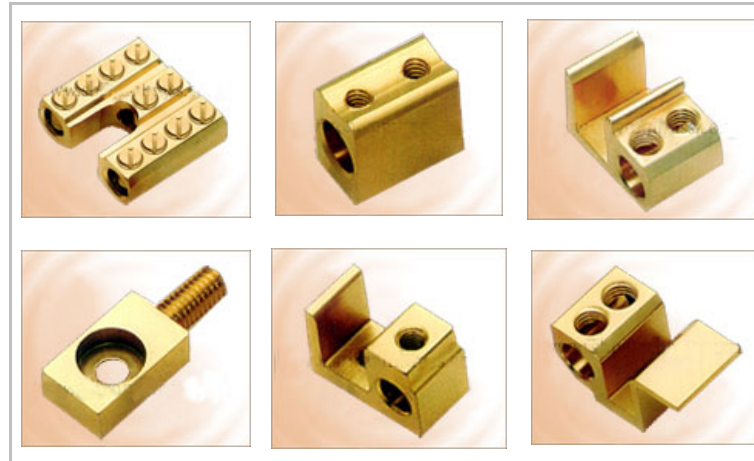

Electrical Switchgear Parts

Electrical Switchgear components Electrical Brass components

Special Features :

- > Available as per the customer specifications and designs

Material:

- > Free Cutting Brass IS 319 Type (I) or
- > Free Cutting Brass As Per BS 249 Type (I) or
- > High Grade Free Cutting Brass
- > Any Special Brass Material Composition As Per Customers Requirement.

Brass Switch Gear Parts :

- » Brass Sanitary Fittings
- » Brass Cable Glands
- » Cable Gland Accessories
- » Brass Fasteners
- » Copper Lugs Copper Cable terminals
- » Panel Board Accessories
- » Brass Earthing Accessories
- » Brass- Bronze Conductor Clips Clamps
- » Brass Split Bolt Connectors Line Taps
- » Brass Connectors Electronic Connectors
- » Copper Fittings
- » Stainless Steel Parts Components
- » Brass Nuts
- » Brass Screws
- » Sheet Metal Parts Components
- » Copper Brass Pressed Parts Pressed Components
- » Terminal Blocks Brass Terminals
- » Brass Castings Bronze Casting
- » Brass Hose Barbs Hose Nipples
- » Brass Neutral Links
- » Brass - Bronze Pipe Fittings
- » Brass Inserts Plastic Moulding Inserts

>	Neutral Links Neutral Bars Heavy Duty Terminal Blocks
>	Modular Neutral Links Neutral Bars Terminal Block
>	Pluggable Terminal Block
>	Power Blocks Neutral Links Neutral Bars Terminal Block
>	Printed Circuit Board Terminal Block
>	Regular Duty Terminal Block Neutral Links Neutral Bars
>	Brass Switch Gear parts , Indian Brass switch gear parts manufacturer Exporter & Brass Parts Supplier.